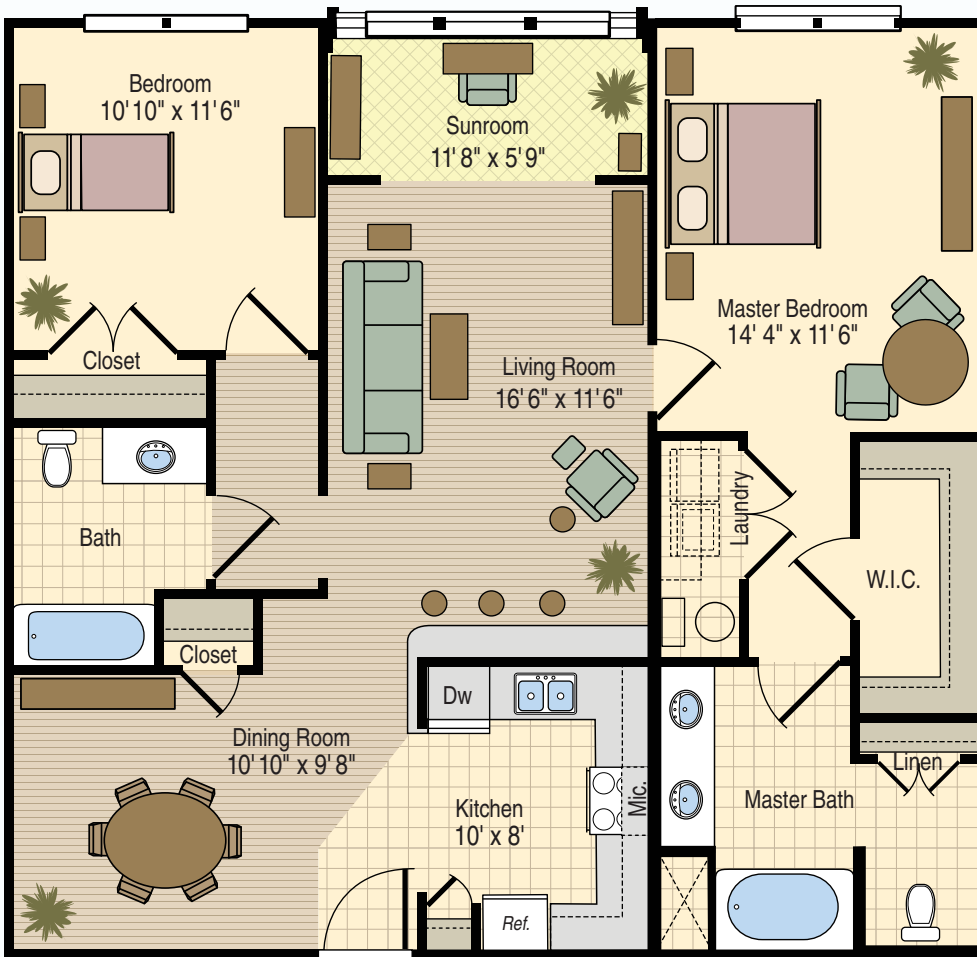

CAMELLIA

Optional One Bedroom with Patio shown above.

ONE BEDROOM WITH SUNROOM | ONE BEDROOM WITH PATIO

Furniture is shown for illustrative purposes only. All dimensions are approximate. Plans and door swings may vary from actual units.

BELLINGHAM PARK CONDOMINIUMS

1522 Cadfel Court | Wilmington, North Carolina 28412

PHN 910.796.9000 | FAX 910.796.9004

www.BellinghamPark.com

AZALEA

Optional Two Bedroom with Patio shown above.

TWO BEDROOM WITH SUNROOM | TWO BEDROOM WITH PATIO

Furniture is shown for illustrative purposes only. All dimensions are approximate. Plans and door swings may vary from actual units.

 **Carpet** (Premium Carpet Options Available)

 **Carpet** (Premium Carpet & Engineered Hardwood Options Available)

www.BellinghamPark.com

OLEANDER

TWO BEDROOM

Furniture is shown for illustrative purposes only. All dimensions are approximate. Plans and door swings may vary from actual units.

- Carpet** (Premium Carpet Options Available)
- Carpet** (Premium Carpet & Engineered Hardwood Options Available)
- Carpet** (Premium Carpet, Ceramic Tile & Engineered Hardwood Options Available)
- Ceramic Tile**
- Concrete**